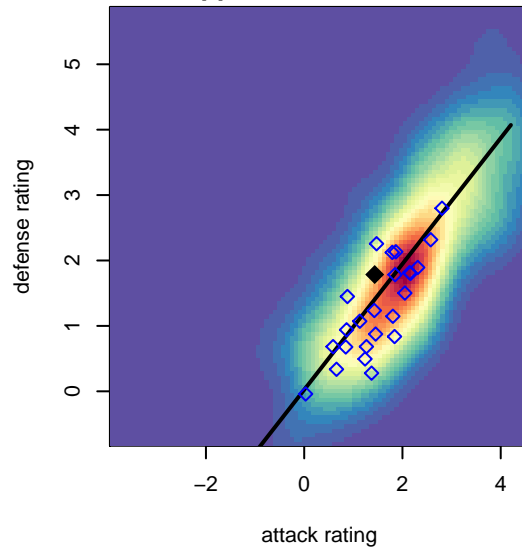

**attack and defense rating
relative to others at age
and all opponents in last 13 months**