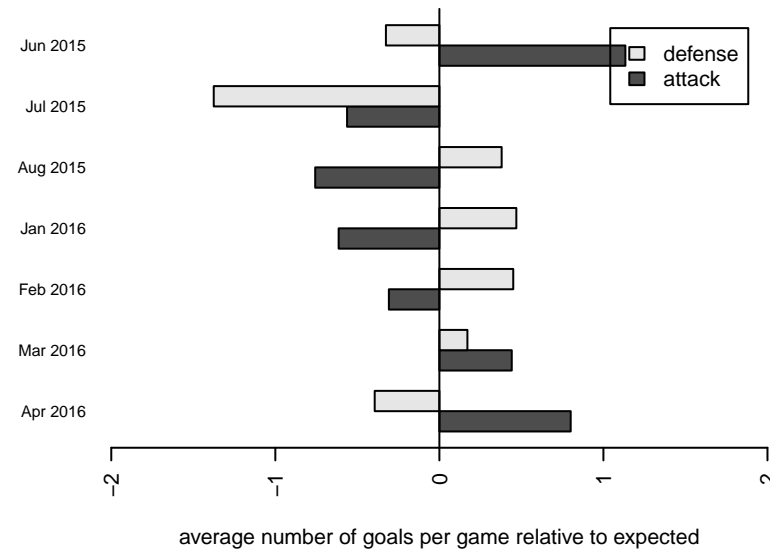

Performance relative to 13 month average