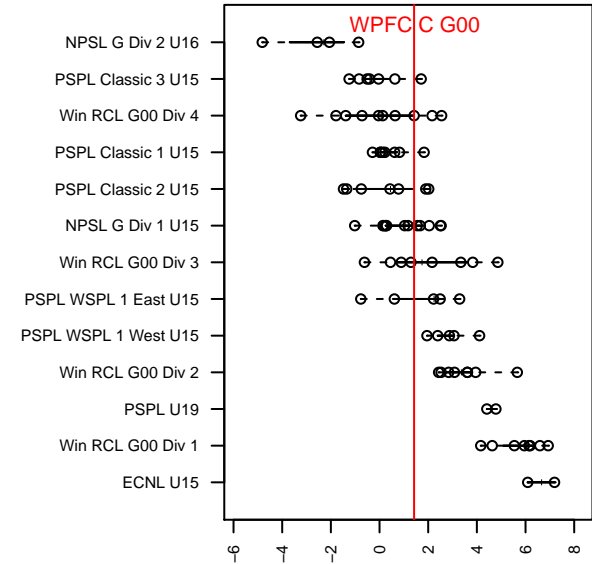

**attack and defense rating
relative to others at age
and all opponents in last 13 months**