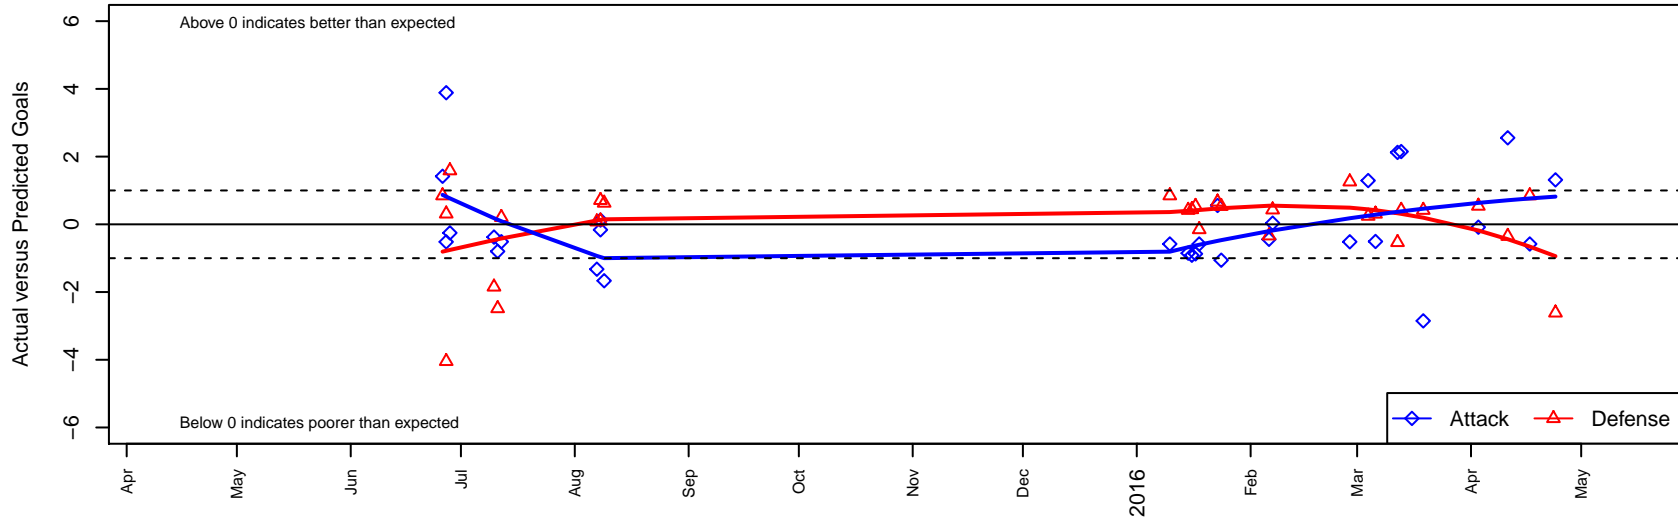

WPFC C G00

Washington Premier FC
 Tacoma, WA
 G00 total strength=1265
 attack=4.2 defense=5.96
 fall league = Win RCL G00 Div 4

alt names used:
 washington Premier fc/GU15WHITE
 WASHINGTON PREMIERE FC GU00WHITE (!
 WPFC G00 white
 WPFC G00 White C
 WPFC G00 White
 WPFC G00 White C
 WPFC G00 White C

WPFC C G00
 Dots are actual minus expected GF (blue circles) and GA (red triangles).
 Blue line is smoothed change in attack strength. Red is smoothed change in defense strength.

**attack and defense variance (black dot)
relative to other teams
and top 10 in region**