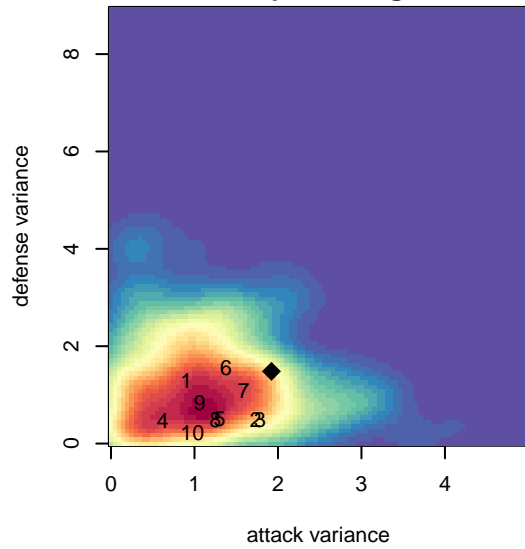

WPFC C G00

Washington Premier FC
 Tacoma, WA
 G00 total strength=1265
 attack=4.2 defense=5.96
 fall league = Win RCL G00 Div 4

alt names used:
 washington Premier fc/GU15WHITE
 WASHINGTON PREMIERE FC GU00WHITE (!
 WPFC G00 white
 WPFC G00 White C
 WPFC G00 White
 WPFC G00 White C
 WPFC G00 White C

WPFC C G00
 Dots are actual minus expected GF (blue circles) and GA (red triangles).
 Blue line is smoothed change in attack strength. Red is smoothed change in defense strength.

**attack and defense variance (black dot)
relative to other teams
and top 10 in region**