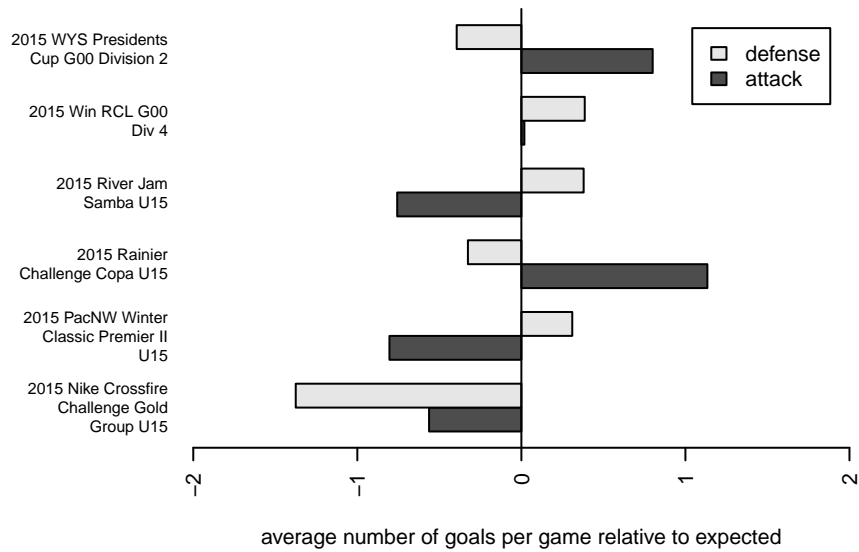

Performance relative to 13 month average